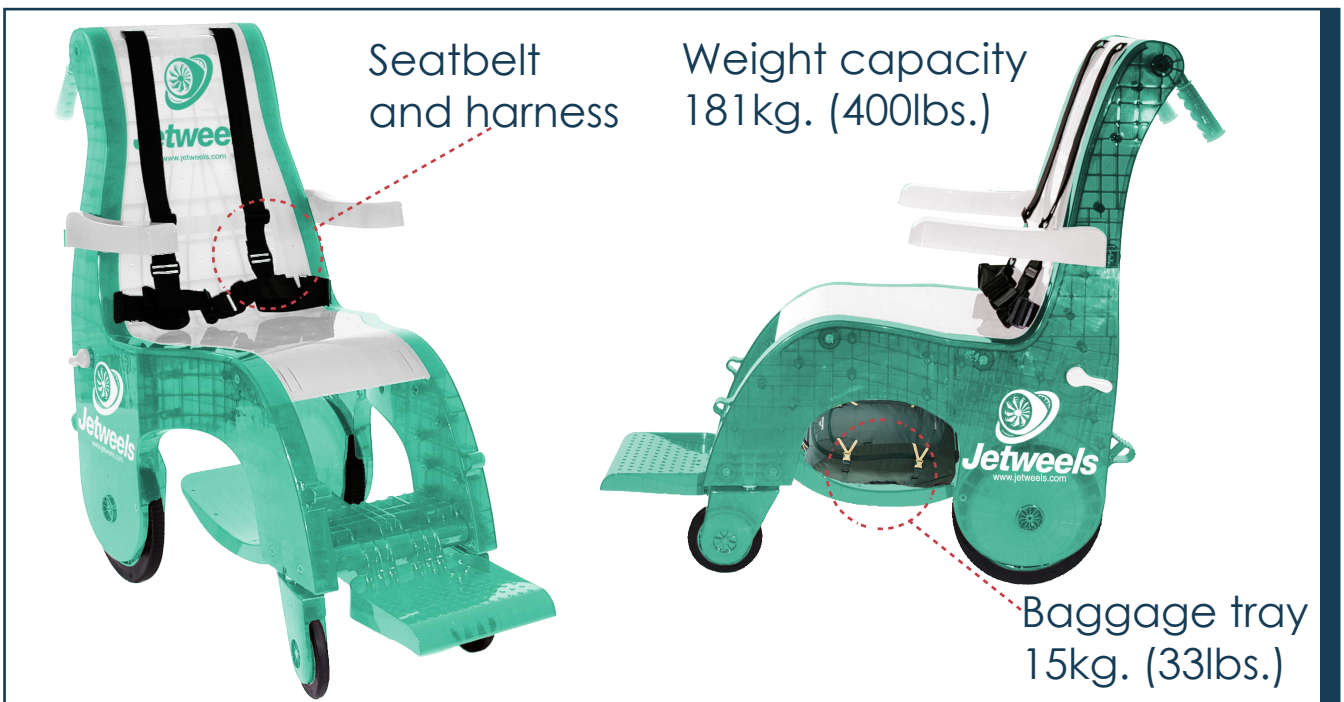

# Innovative design features

- **Environmentally Friendly:** It's made from raw polycarbonate but it's 100% recyclable.
- **Stability:** Jetweels weight distribution makes it very stable on flat or inclined surfaces.
- **Maneuverability:** 8 radial ball bearings make for smooth and easy maneuverability.
- **Comfort:** Hassle-free arm and foot rests plus ergonomic design = comfort.