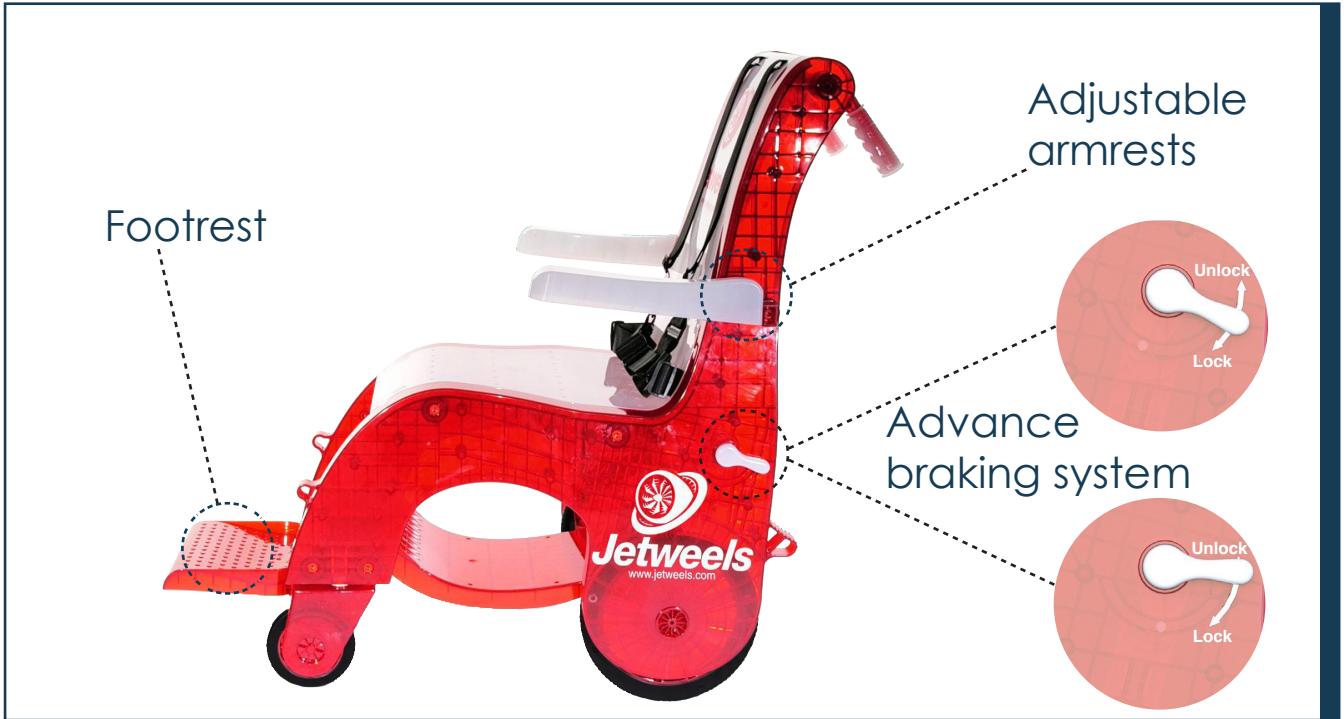

# Innovative design features

- **Environmentally Friendly:** It's made from raw polycarbonate but it's 100% recyclable.
- **Stability:** Jetweels weight distribution makes it very stable on flat or inclined surfaces.
- **Maneuverability:** 8 radial ball bearings make for smooth and easy maneuverability.
- **Comfort:** Hassle-free arm and foot rests plus ergonomic design = comfort.